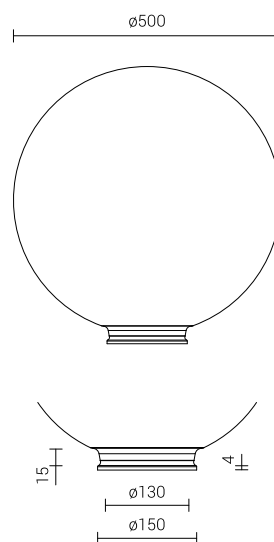

Sphere transparent 500 pc k-150

Code	Symbol	Colour	Material type	Luminaire types	Max power of luminaire	Lamp diffuser neck	Volume	Luminaire net weight
651362	Sphere transparent 500 pc k-150	Transparent	PC	OPA-1 (only upwards), OW	sodium and metal halide - 150	150mm	0,13m ³	1,8kg