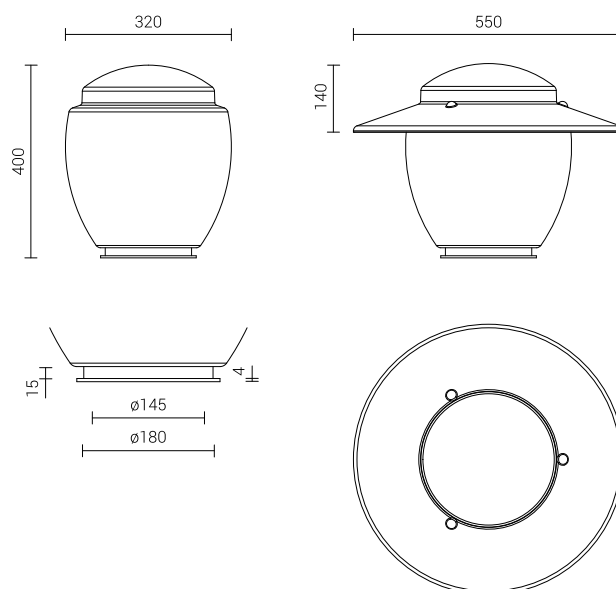

# Klio white 400 pmma k-180

Code	Symbol	Colour	Material type	Luminaire types	Max power of luminaire	Lamp diffuser neck	Volume	Luminaire net weight
<b>675171</b>	Klio white 400 pmma k-180	White	PMMA	OP 400, OZ 400 (only upwards)	sodium and metal halide - 70W	180mm	0,07m <sup>3</sup>	1kg
<b>675175</b>	Klio smoked 400 pmma k-180	Smoked	PMMA	OP 400, OZ 400 (only upwards)	sodium and metal halide - 70W	180mm	0,07m <sup>3</sup>	1kg