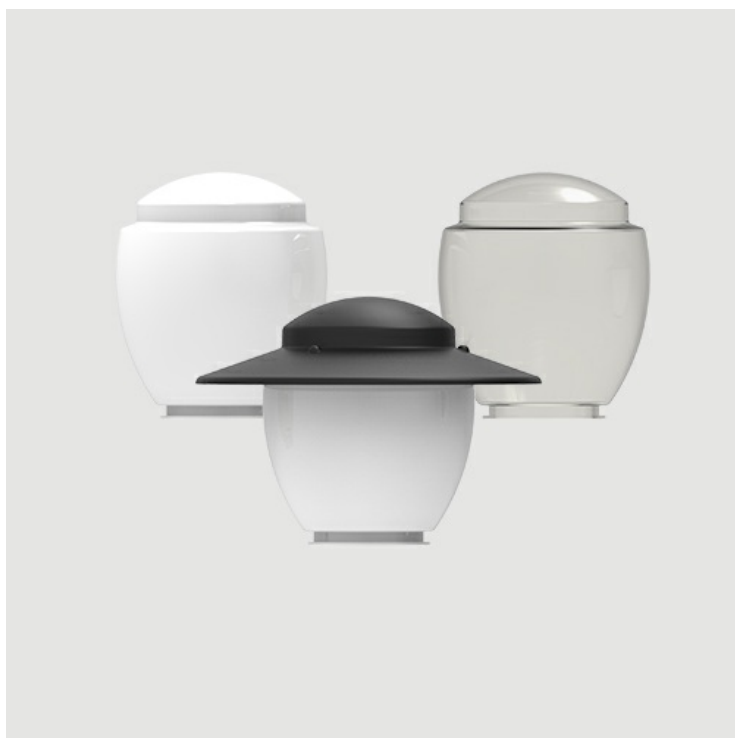

# Klio white 400 pmma k-180

Code	Symbol	Colour	Material type	Luminaire types	Max power of luminaire	Lamp diffuser neck	Volume	Luminaire net weight
<b>675171</b>	Klio white 400 pmma k-180	White	PMMA	OP 400, OZ 400 (only upwards)	sodium and metal halide - 70W	180mm	0,07m <sup>3</sup>	1kg
<b>675175</b>	Klio smoked 400 pmma k-180	Smoked	PMMA	OP 400, OZ 400 (only upwards)	sodium and metal halide - 70W	180mm	0,07m <sup>3</sup>	1kg